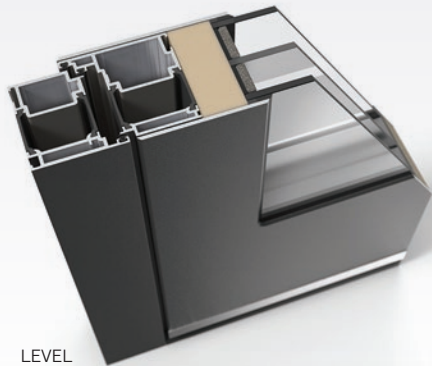

The models in **WOOD** version are not possible with additional paint.

Aluminium

LEVEL

SOFT

U_d (thermal insulation) = 0,84 W/(m²K)

Profile cylinder length outside / inside: 50/45 mm

Door leaf thickness 87 mm