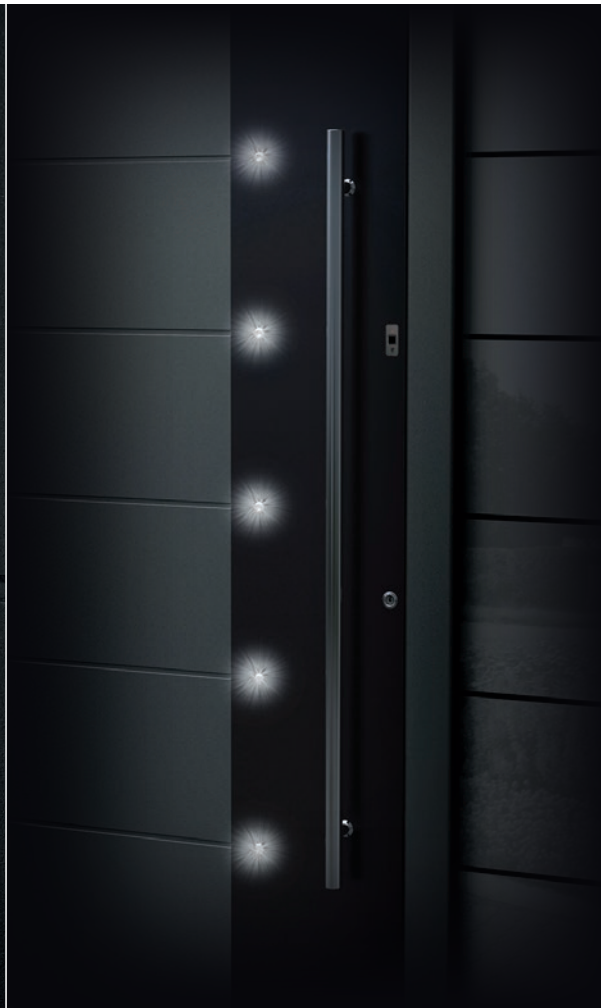

Magical frontal ambient lighting LUX 6949.