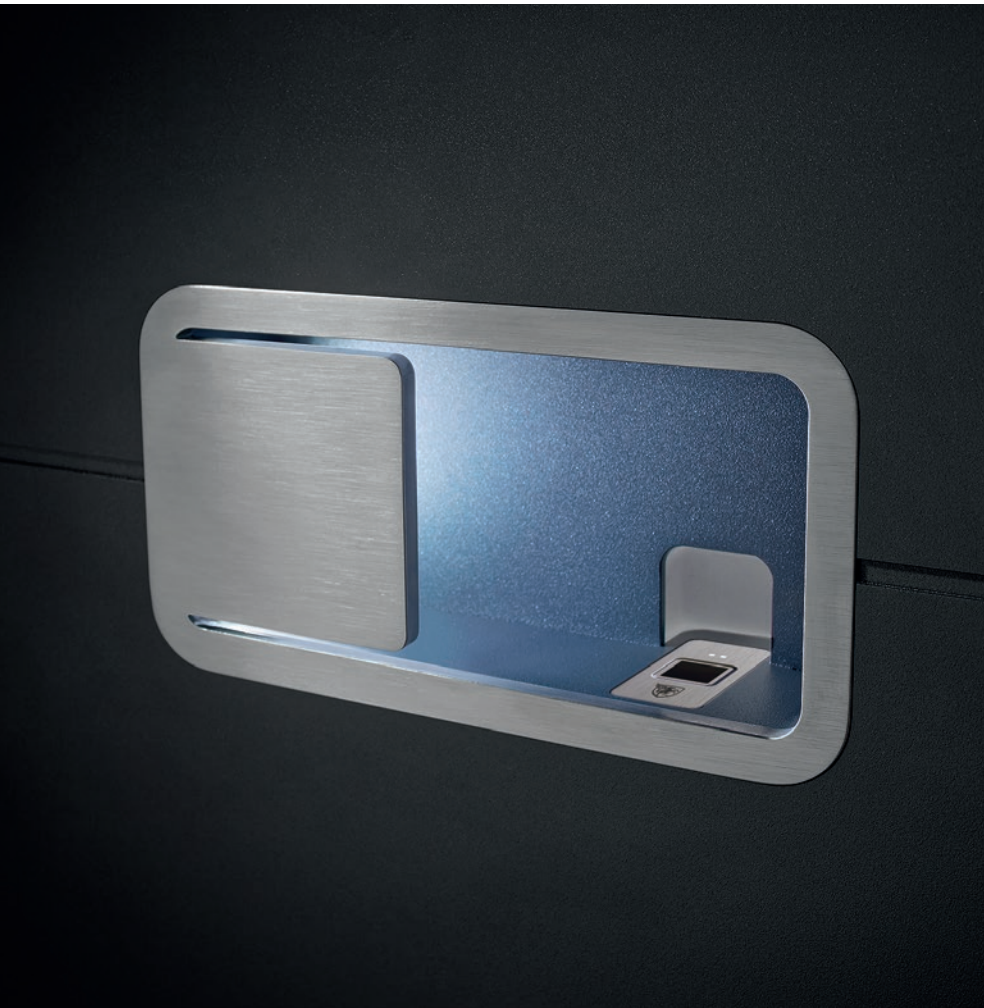

Unique sunken pull handle 9613 with LUX illumination.