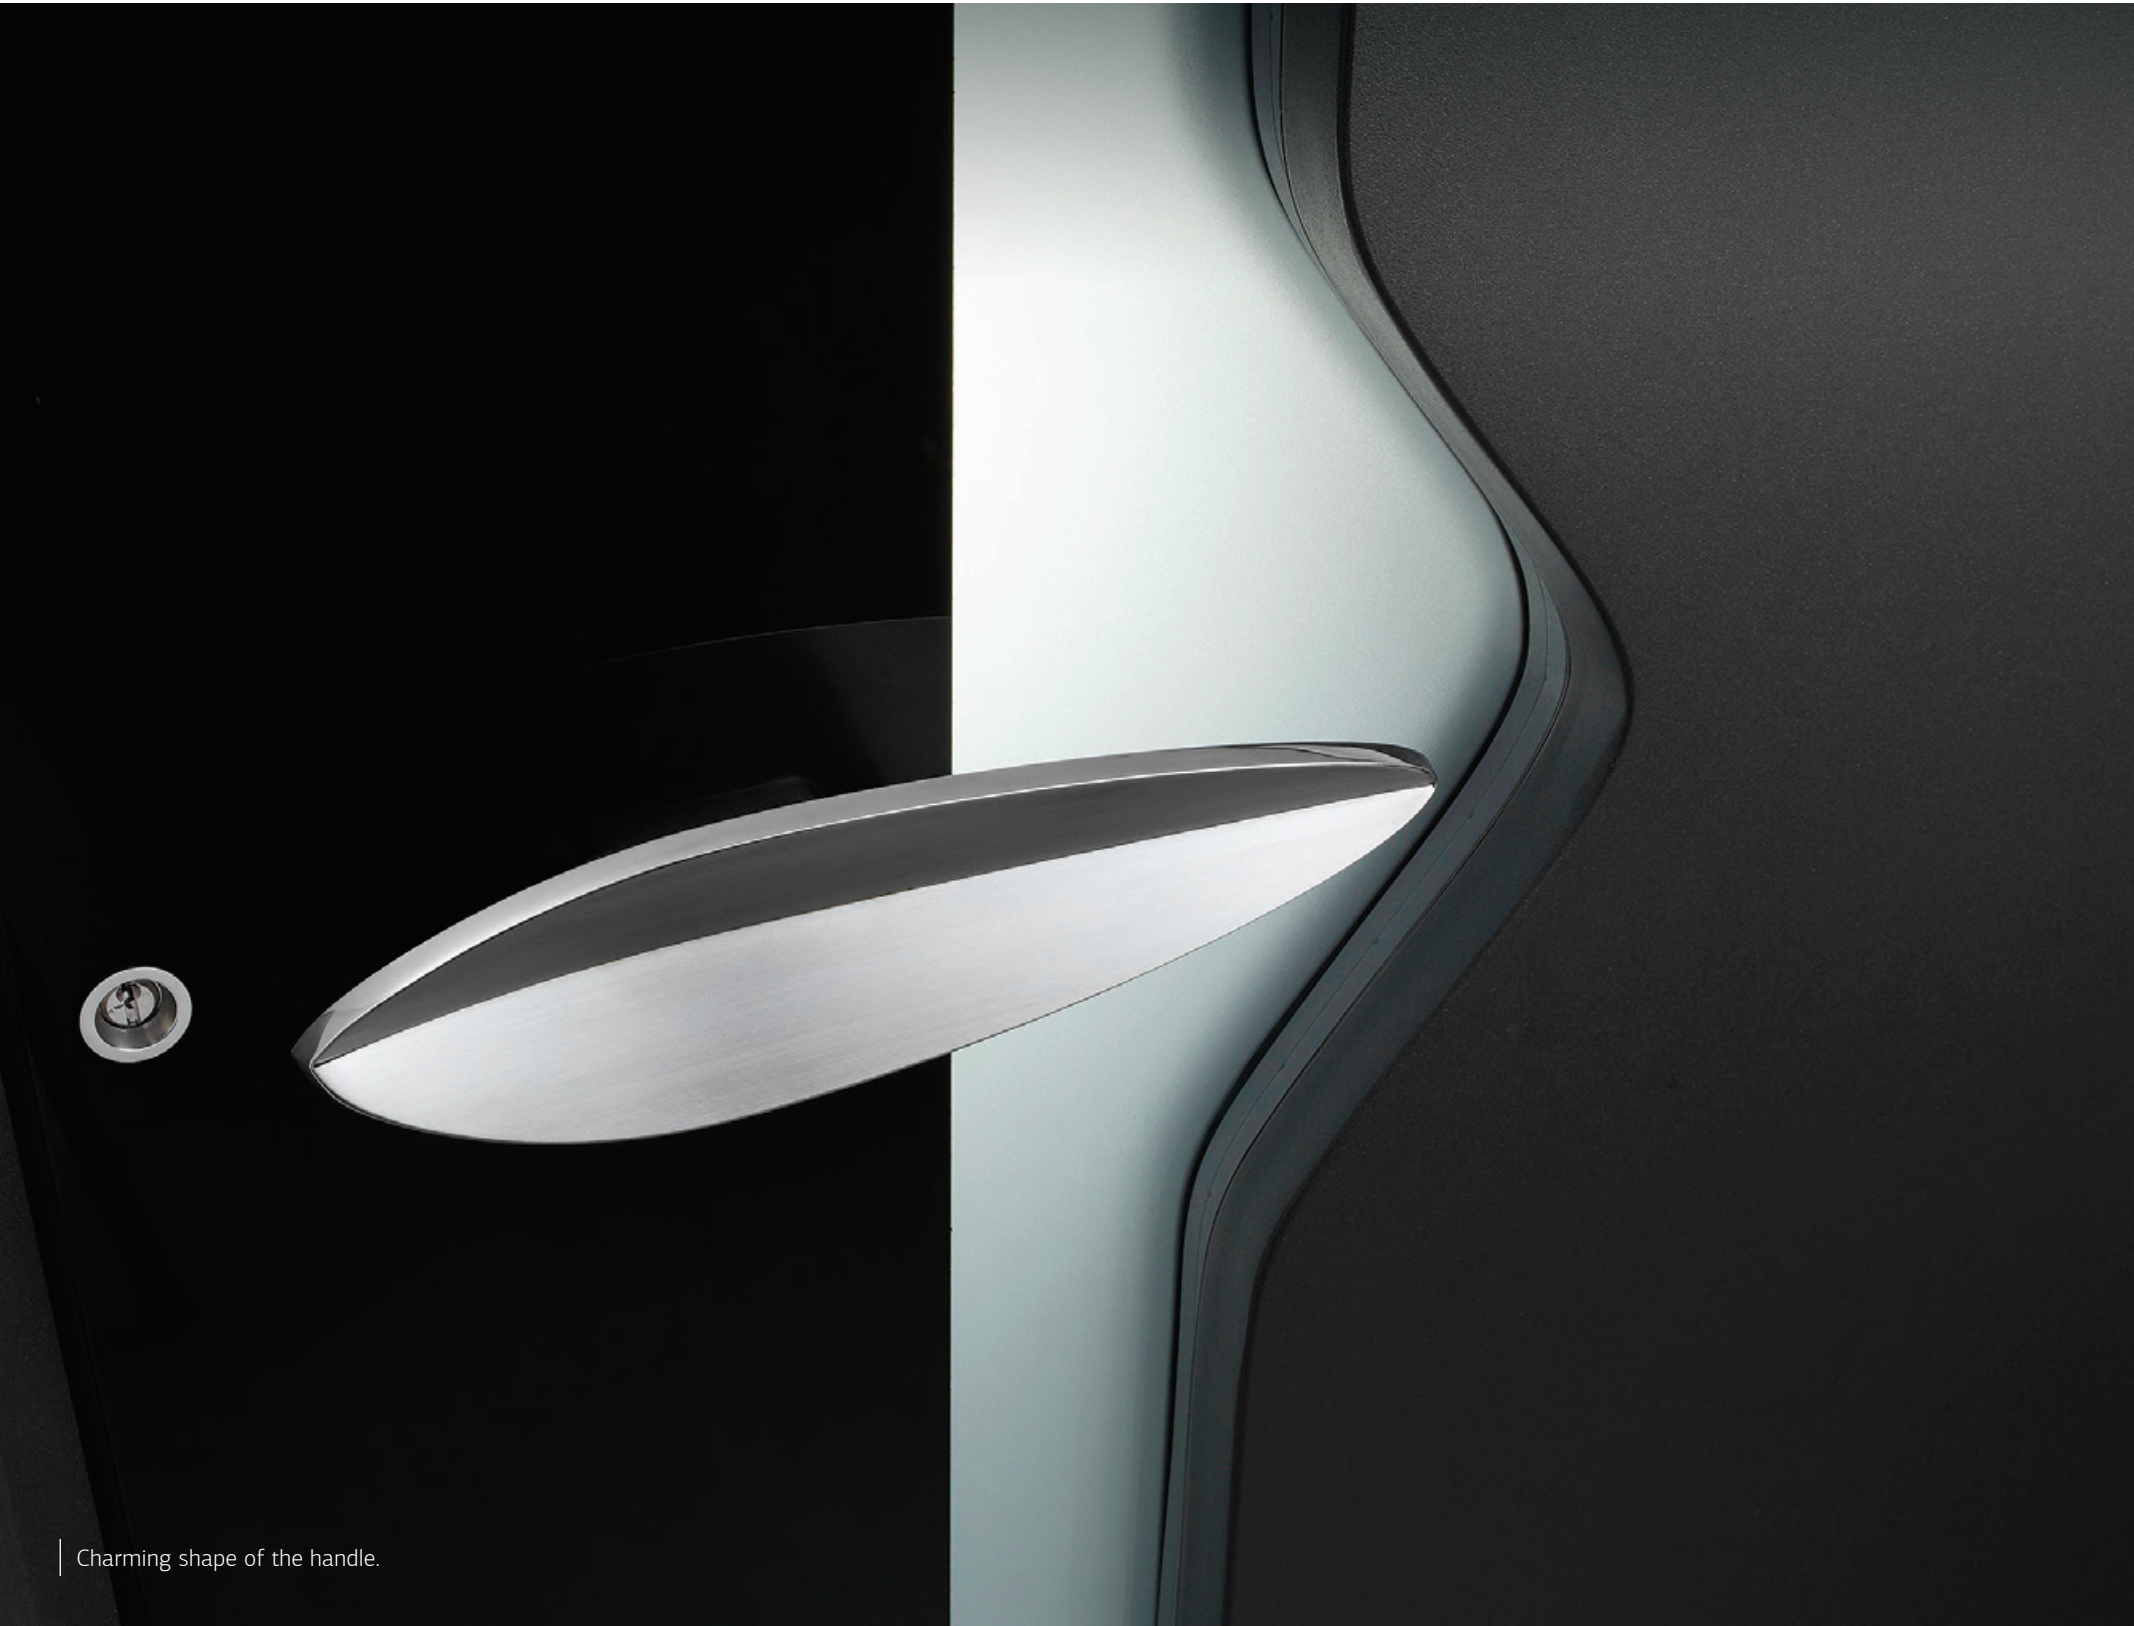

| Charming shape of the handle.